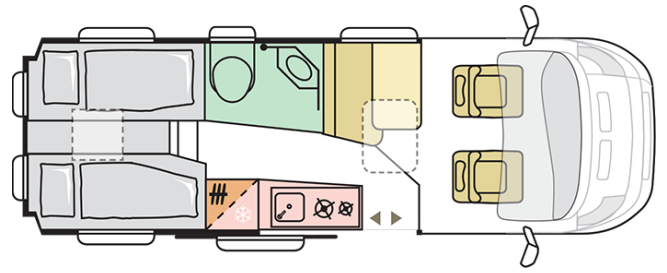

TWIN SUPREME
640 SLB

Date: 04.02.2023

For illustrative purposes only. Can show product and/or interior combinations not available on the market.

TWIN SUPREME 640 SLB

Body length (mm)

6363

Total height (mm)

2580

Date: 04.02.2023

For illustrative purposes only. Can show product and/or interior combinations not available on the market.

B. DIMENSIONS AND WEIGHTS

Internal height (mm)	1900
Total height (mm)	2580
Body length (mm)	6363
Total width (mm)	2050
Wheel base (mm)	4035
Nr. of homologated seats incl. driver's seat	4
Maximum authorized weight (kg)	3500
Mass in running order (MRO, kg)	2905/2965
Max additional options mass (kg)	266/206 (Supreme Alde)
Maximum towing weight (kg)	2500
Maximum loading weight (kg)	595/535