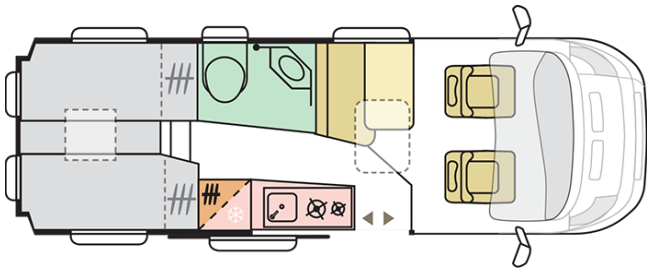

TWIN SUPREME
640 SLB

Date: 04.02.2023

For illustrative purposes only. Can show product and/or interior combinations not available on the market.

TWIN SUPREME 640 SLB

Body length (mm)

6363

Total height (mm)

2580

Date: 04.02.2023

For illustrative purposes only. Can show product and/or interior combinations not available on the market.

B. DIMENSIONS AND WEIGHTS

Internal height (mm)	1900
Total height (mm)	2580
Body length (mm)	6363
Total width (mm)	2050
Wheel base (mm)	4035
Nr. of homologated seats incl. driver's seat	4
Maximum authorized weight (kg)	3500
Mass in running order (MRO, kg)	2905/2965
Max additional options mass (kg)	266/206 (Supreme Alde)
Maximum towing weight (kg)	2500
Maximum loading weight (kg)	595/535