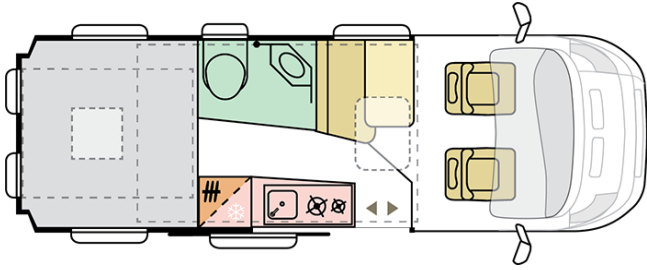

TWIN SPORTS 640 SGX

Body length (mm)

6363

Total height (mm)

2680

Nr. of seats

4

Total width (mm)

2050

Nr. of berths

4

Mass in running order (MRO, kg)

3090