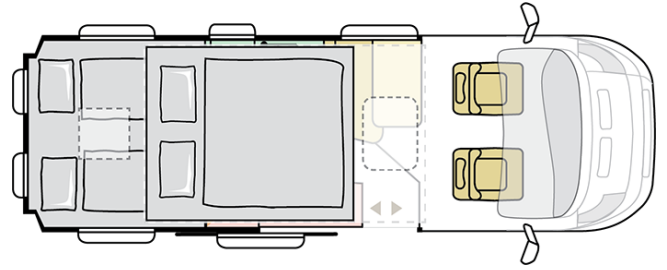

TWIN SPORTS 640 SGX

Body length (mm)

6363

Total height (mm)

2680

Nr. of seats

4

Total width (mm)

2050

Nr. of berths

4

Mass in running order (MRO, kg)

3090