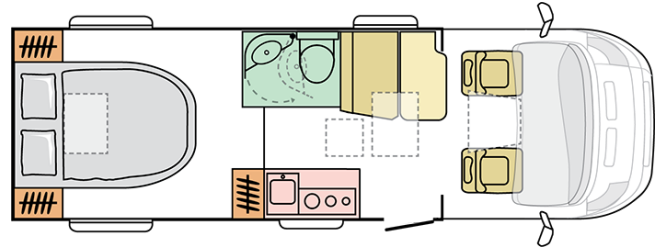

COMPACT PLUS
SC

COMPACT PLUS SC

Body length (mm)

6999

Total height (mm)

2750

Nr. of seats

4

Total width (mm)

2120

Nr. of berths

2+1

Mass in running order (MRO, kg)

2834

B. DIMENSIONS AND WEIGHTS

Internal height (mm)	1980
Total height (mm)	2750
Body length (mm)	6999
Total width (mm)	2120
Wheel base (mm)	4035
Nr. of homologated seats incl. driver's seat	4
Maximum authorized weight (kg)	3500
Mass in running order (MRO, kg)	2834
Maximum towing weight (kg)	2000
Maximum loading weight (kg)	666