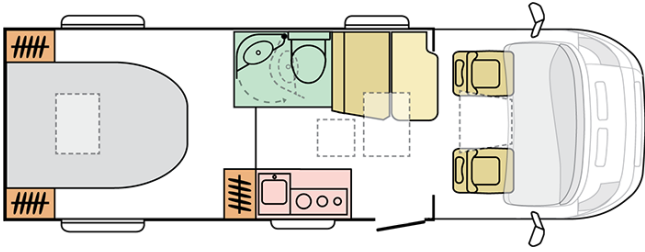

COMPACT PLUS
SC

COMPACT PLUS SC

Body length (mm)

6999

Total height (mm)

2750

Nr. of seats

4

Total width (mm)

2120

Nr. of berths

2+1

Mass in running order (MRO, kg)

2834

B. DIMENSIONS AND WEIGHTS

Internal height (mm)	1980
Total height (mm)	2750
Body length (mm)	6999
Total width (mm)	2120
Wheel base (mm)	4035
Nr. of homologated seats incl. driver's seat	4
Maximum authorized weight (kg)	3500
Mass in running order (MRO, kg)	2834
Maximum towing weight (kg)	2000
Maximum loading weight (kg)	666