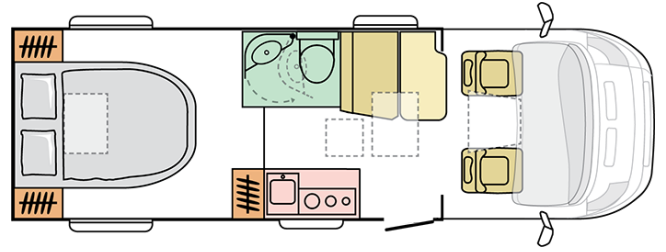

COMPACT AXESS SC

Body length (mm)

6990

Total height (mm)

2780

Nr. of seats

4

Total width (mm)

2120

Nr. of berths

2+1

Mass in running order (MRO, kg)

2827-2804