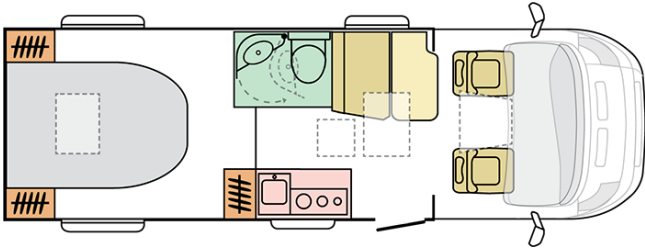

COMPACT AXESS SC

Body length (mm)

6990

Total height (mm)

2780

Nr. of seats

4

Total width (mm)

2120

Nr. of berths

2+1

Mass in running order (MRO, kg)

2827-2804