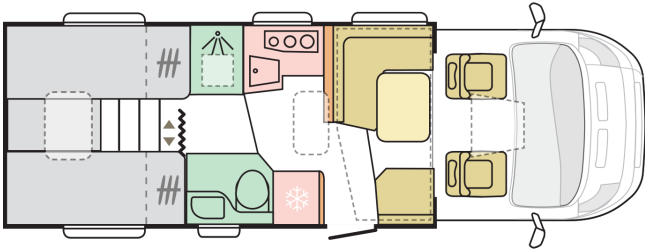

MATRIX AXESS
670 SL

MATRIX AXESS 670 SL

Body length (mm)

7383

Total height (mm)

2810

Nr. of seats

5

Total width (mm)

2299

Nr. of berths

6

Mass in running order (MRO, kg)

2963-2940

B. DIMENSIONS AND WEIGHTS

Internal height (mm)	2040
Total height (mm)	2810
Body length (mm)	7383
Total width (mm)	2299
Wheel base (mm)	4035
Nr. of homologated seats incl. driver's seat	5
Maximum authorized weight (kg)	3500
Mass in running order (MRO, kg)	2963- 2940
Maximum towing weight (kg)	2000
Maximum loading weight (kg)	537-560