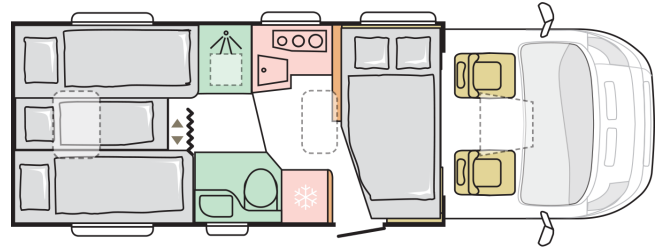

MATRIX AXESS 670 SL

Body length (mm)

7383

Total height (mm)

2810

Nr. of seats

5

Total width (mm)

2299

Nr. of berths

6

Mass in running order (MRO, kg)

2963-2940