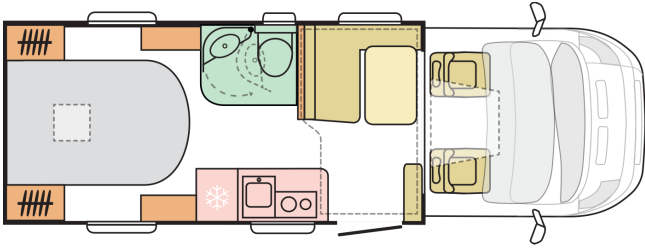

MATRIX AXESS
600 SC

MATRIX AXESS 600 SC

Body length (mm)

6985

Total height (mm)

2810-2850

Nr. of seats

4

Total width (mm)

2299

Nr. of berths

4

Mass in running order (MRO, kg)

2961-2929

B. DIMENSIONS AND WEIGHTS

Internal height (mm)	2040
Total height (mm)	2810-2850
Body length (mm)	6985
Total width (mm)	2299
Wheel base (mm)	4035
Nr. of homologated seats incl. driver's seat	4
Maximum authorized weight (kg)	3500
Mass in running order (MRO, kg)	2961-2929
Maximum towing weight (kg)	2000
Maximum loading weight (kg)	539-571