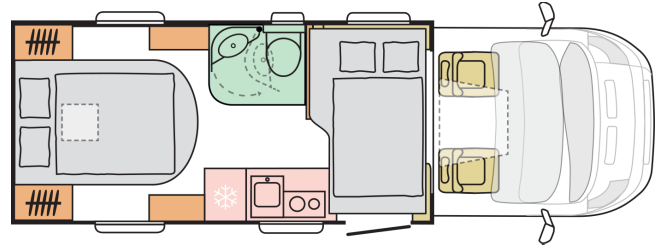

MATRIX AXESS
600 SC

MATRIX AXESS 600 SC

Body length (mm)

6985

Total height (mm)

2810-2850

Nr. of seats

4

Total width (mm)

2299

Nr. of berths

4

Mass in running order (MRO, kg)

2961-2929

B. DIMENSIONS AND WEIGHTS

Internal height (mm)	2040
Total height (mm)	2810-2850
Body length (mm)	6985
Total width (mm)	2299
Wheel base (mm)	4035
Nr. of homologated seats incl. driver's seat	4
Maximum authorized weight (kg)	3500
Mass in running order (MRO, kg)	2961-2929
Maximum towing weight (kg)	2000
Maximum loading weight (kg)	539-571