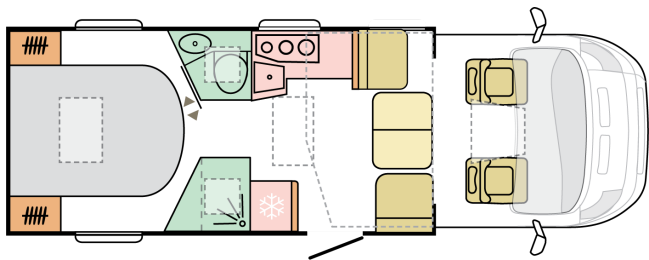

MATRIX AXESS 640 DC

Body length (mm)

7190

Total height (mm)

2810

Nr. of seats

4

Total width (mm)

2299

Nr. of berths

4

Mass in running order (MRO, kg)

3048-3025