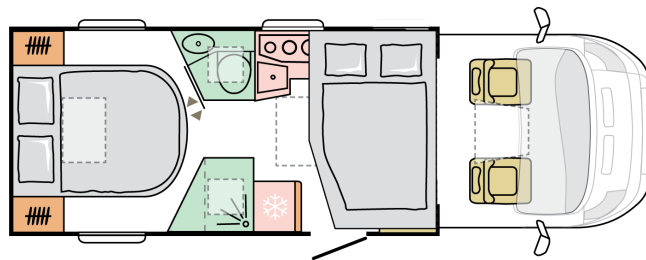

MATRIX AXESS 640 DC

Body length (mm)

7190

Total height (mm)

2810

Nr. of seats

4

Total width (mm)

2299

Nr. of berths

4

Mass in running order (MRO, kg)

3048-3025