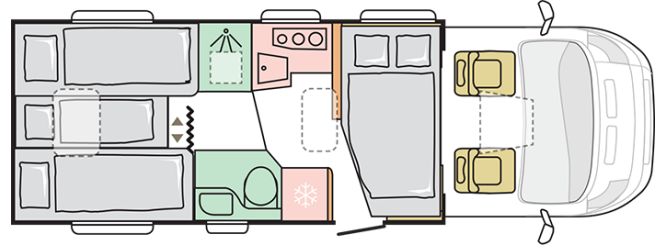

MATRIX PLUS
670 SL

MATRIX PLUS 670 SL

Body length (mm)

7485

Total height (mm)

2905

Nr. of seats

5

Total width (mm)

2299

Nr. of berths

5

Mass in running order (MRO, kg)

3040-3100

B. DIMENSIONS AND WEIGHTS

Internal height (mm)	1980/1910
Total height (mm)	2905
Body length (mm)	7485
Total width (mm)	2299
Wheel base (mm)	4035
Nr. of homologated seats incl. driver's seat	4/5
Maximum authorized weight (kg)	3500
Mass in running order (MRO, kg)	3040-3100
Maximum towing weight (kg)	2000
Maximum loading weight (kg)	460-400