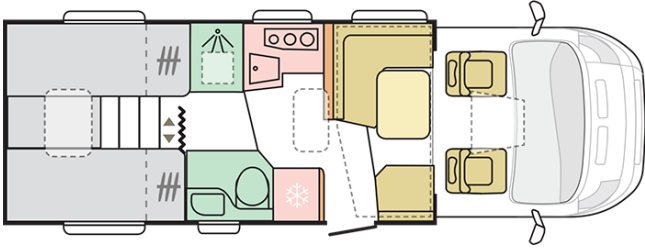

MATRIX PLUS
670 SL

MATRIX PLUS 670 SL

Body length (mm)

7485

Total height (mm)

2905

Nr. of seats

5

Total width (mm)

2299

Nr. of berths

5

Mass in running order (MRO, kg)

3040-3100

B. DIMENSIONS AND WEIGHTS

Internal height (mm)	1980/1910
Total height (mm)	2905
Body length (mm)	7485
Total width (mm)	2299
Wheel base (mm)	4035
Nr. of homologated seats incl. driver's seat	4/5
Maximum authorized weight (kg)	3500
Mass in running order (MRO, kg)	3040-3100
Maximum towing weight (kg)	2000
Maximum loading weight (kg)	460-400