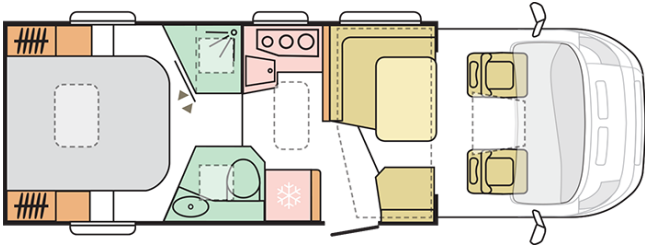

MATRIX PLUS
670 SC

MATRIX PLUS

670 SC

Body length (mm)

7485

Total height (mm)

2905

Nr. of seats

5

Total width (mm)

2299

Nr. of berths

4

Mass in running order (MRO, kg)

3040-3100

B. DIMENSIONS AND WEIGHTS

Internal height (mm)	1980/1910
Total height (mm)	2905
Body length (mm)	7485
Total width (mm)	2299
Wheel base (mm)	4035
Nr. of homologated seats incl. driver's seat	4/5
Maximum authorized weight (kg)	3500
Mass in running order (MRO, kg)	3040-3100
Maximum towing weight (kg)	2000
Maximum loading weight (kg)	460-400