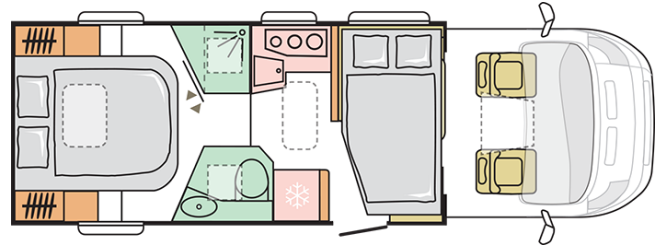

MATRIX PLUS
670 SC

MATRIX PLUS

670 SC

Body length (mm)

7485

Total height (mm)

2905

Nr. of seats

5

Total width (mm)

2299

Nr. of berths

4

Mass in running order (MRO, kg)

3040-3100

B. DIMENSIONS AND WEIGHTS

Internal height (mm)	1980/1910
Total height (mm)	2905
Body length (mm)	7485
Total width (mm)	2299
Wheel base (mm)	4035
Nr. of homologated seats incl. driver's seat	4/5
Maximum authorized weight (kg)	3500
Mass in running order (MRO, kg)	3040-3100
Maximum towing weight (kg)	2000
Maximum loading weight (kg)	460-400