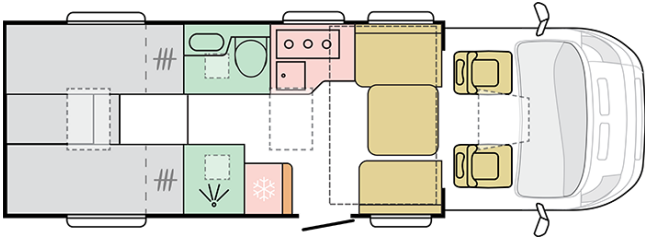

MATRIX PLUS
670 DL

MATRIX PLUS 670 DL

Body length (mm)

7485

Total height (mm)

2905

Nr. of seats

4

Total width (mm)

2299

Nr. of berths

5

Mass in running order (MRO, kg)

3040-3100

B. DIMENSIONS AND WEIGHTS

Internal height (mm)	1980/1910
Total height (mm)	2905
Body length (mm)	7485
Total width (mm)	2299
Wheel base (mm)	4035
Nr. of homologated seats incl. driver's seat	4
Maximum authorized weight (kg)	3500
Mass in running order (MRO, kg)	3040-3100
Maximum towing weight (kg)	2000
Maximum loading weight (kg)	460-400