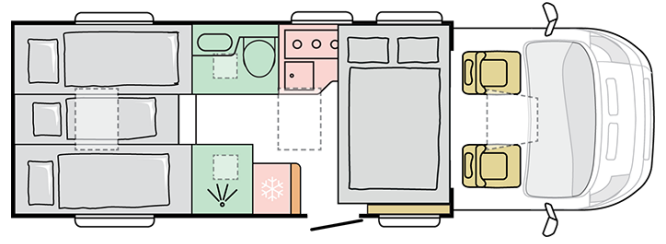

MATRIX PLUS
670 DL

MATRIX PLUS 670 DL

Body length (mm)

7485

Total height (mm)

2905

Nr. of seats

4

Total width (mm)

2299

Nr. of berths

5

Mass in running order (MRO, kg)

3040-3100

B. DIMENSIONS AND WEIGHTS

Internal height (mm)	1980/1910
Total height (mm)	2905
Body length (mm)	7485
Total width (mm)	2299
Wheel base (mm)	4035
Nr. of homologated seats incl. driver's seat	4
Maximum authorized weight (kg)	3500
Mass in running order (MRO, kg)	3040-3100
Maximum towing weight (kg)	2000
Maximum loading weight (kg)	460-400