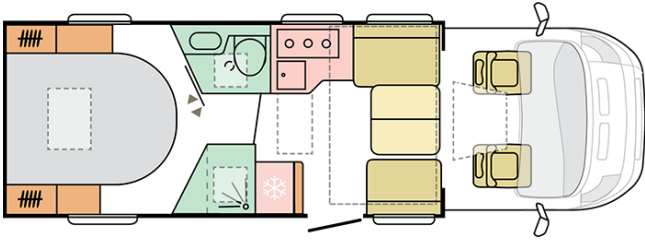

MATRIX PLUS 670 DC

Body length (mm)

7485

Total height (mm)

2905

Nr. of seats

4

Total width (mm)

2299

Nr. of berths

4

Mass in running order (MRO, kg)

3040-3100