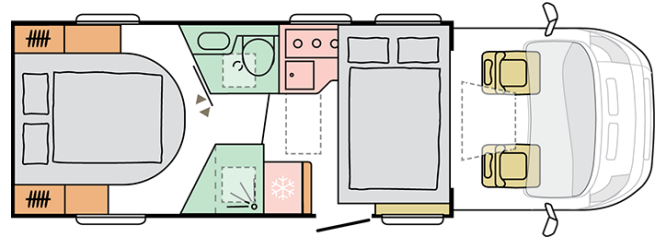

MATRIX PLUS 670 DC

Body length (mm)

7485

Total height (mm)

2905

Nr. of seats

4

Total width (mm)

2299

Nr. of berths

4

Mass in running order (MRO, kg)

3040-3100