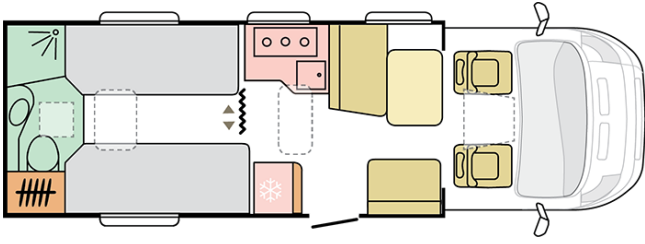

CORAL PLUS 670 SLT

Body length (mm)

7485

Total height (mm)

2905

Nr. of seats

5

Total width (mm)

2299

Nr. of berths

3