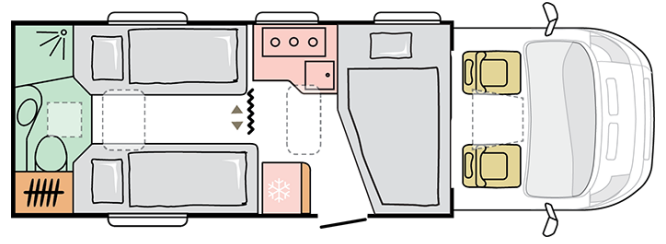

CORAL PLUS 670 SLT

Body length (mm)

7485

Total height (mm)

2905

Nr. of seats

5

Total width (mm)

2299

Nr. of berths

3