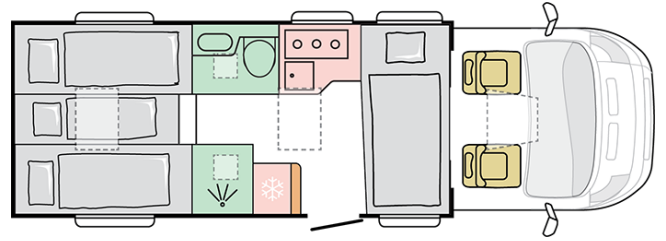

CORAL PLUS 670 DL

Body length (mm)

7485

Total height (mm)

2905

Nr. of seats

4

Total width (mm)

2299

Nr. of berths

4

Mass in running order (MRO, kg)

2990-3050