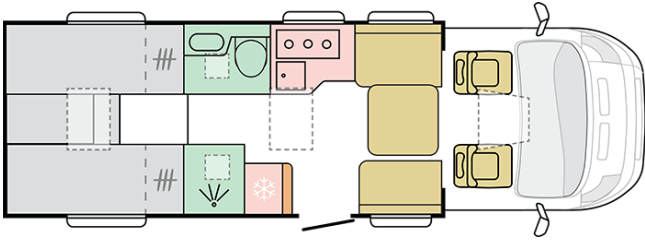

CORAL PLUS 670 DL

Body length (mm)

7485

Total height (mm)

2905

Nr. of seats

4

Total width (mm)

2299

Nr. of berths

4

Mass in running order (MRO, kg)

2990-3050