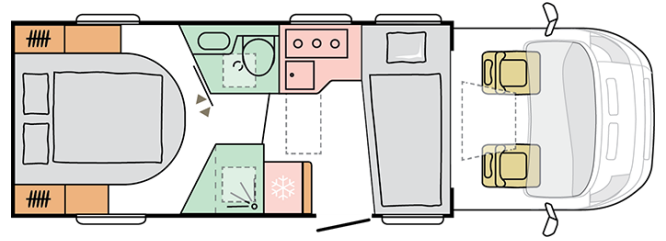

CORAL PLUS
670 DC

CORAL PLUS 670 DC

Body length (mm)

7485

Total height (mm)

2905

Nr. of seats

4

Total width (mm)

2299

Nr. of berths

3

Mass in running order (MRO, kg)

2990-3050

B. DIMENSIONS AND WEIGHTS

Internal height (mm)	2030/1980
Total height (mm)	2905
Body length (mm)	7485
Total width (mm)	2299
Wheel base (mm)	4035
Nr. of homologated seats incl. driver's seat	4
Maximum authorized weight (kg)	3500
Mass in running order (MRO, kg)	2990-3050
Maximum towing weight (kg)	2000
Maximum loading weight (kg)	510-450