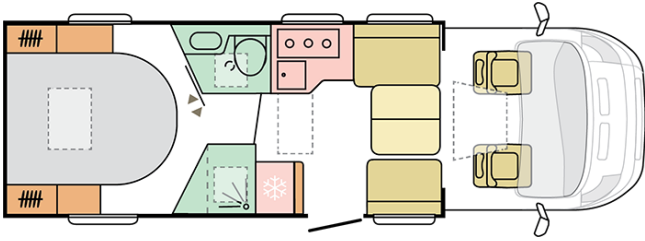

CORAL PLUS
670 DC

CORAL PLUS 670 DC

Body length (mm)

7485

Total height (mm)

2905

Nr. of seats

4

Total width (mm)

2299

Nr. of berths

3

Mass in running order (MRO, kg)

2990-3050

B. DIMENSIONS AND WEIGHTS

Internal height (mm)	2030/1980
Total height (mm)	2905
Body length (mm)	7485
Total width (mm)	2299
Wheel base (mm)	4035
Nr. of homologated seats incl. driver's seat	4
Maximum authorized weight (kg)	3500
Mass in running order (MRO, kg)	2990-3050
Maximum towing weight (kg)	2000
Maximum loading weight (kg)	510-450