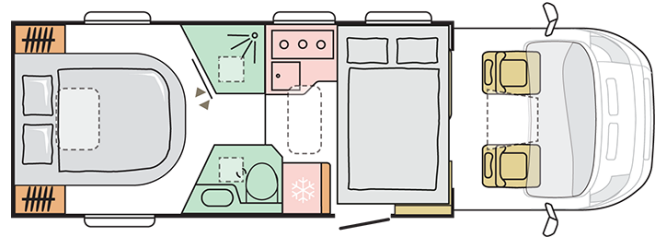

MATRIX SUPREME
670 SC

MATRIX SUPREME 670 SC

Body length (mm)

7485

Total height (mm)

2905

Nr. of seats

5

Total width (mm)

2299

Nr. of berths

4

Mass in running order (MRO, kg)

3110-3050

B. DIMENSIONS AND WEIGHTS

Internal height (mm)	1980/1910
Total height (mm)	2905
Body length (mm)	7485
Total width (mm)	2299
Wheel base (mm)	4035
Nr. of homologated seats incl. driver's seat	4/5
Maximum authorized weight (kg)	3500
Mass in running order (MRO, kg)	3110-3050
Maximum towing weight (kg)	2000
Maximum loading weight (kg)	390-450