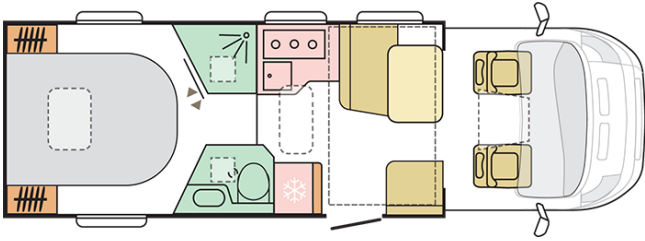

MATRIX SUPREME
670 SC

MATRIX SUPREME 670 SC

Body length (mm)

7485

Total height (mm)

2905

Nr. of seats

5

Total width (mm)

2299

Nr. of berths

4

Mass in running order (MRO, kg)

3110-3050

B. DIMENSIONS AND WEIGHTS

Internal height (mm)	1980/1910
Total height (mm)	2905
Body length (mm)	7485
Total width (mm)	2299
Wheel base (mm)	4035
Nr. of homologated seats incl. driver's seat	4/5
Maximum authorized weight (kg)	3500
Mass in running order (MRO, kg)	3110-3050
Maximum towing weight (kg)	2000
Maximum loading weight (kg)	390-450