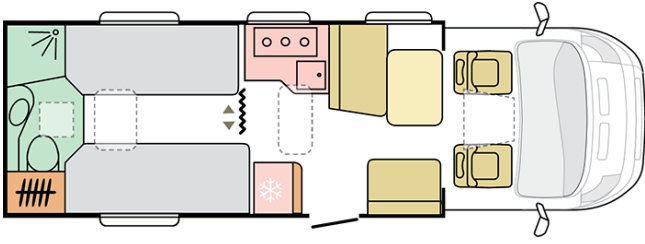

CORAL SUPREME
670 SLT

CORAL SUPREME 670 SLT

Body length (mm)

7485

Total height (mm)

2905

Nr. of seats

5

Total width (mm)

2299

Nr. of berths

3

B. DIMENSIONS AND WEIGHTS

Internal height (mm)	2030/1980
Total height (mm)	2905
Body length (mm)	7485
Total width (mm)	2299
Wheel base (mm)	4035
Nr. of homologated seats incl. driver's seat	5
Maximum authorized weight (kg)	3500
Maximum towing weight (kg)	2000