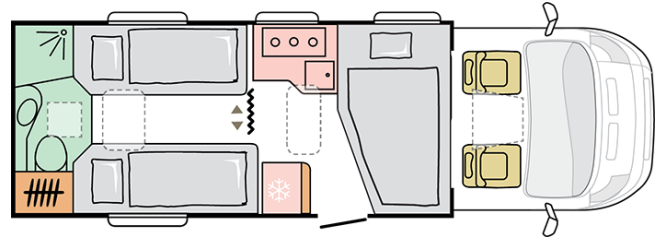

CORAL SUPREME
670 SLT

CORAL SUPREME 670 SLT

Body length (mm)

7485

Total height (mm)

2905

Nr. of seats

5

Total width (mm)

2299

Nr. of berths

3

B. DIMENSIONS AND WEIGHTS

Internal height (mm)	2030/1980
Total height (mm)	2905
Body length (mm)	7485
Total width (mm)	2299
Wheel base (mm)	4035
Nr. of homologated seats incl. driver's seat	5
Maximum authorized weight (kg)	3500
Maximum towing weight (kg)	2000