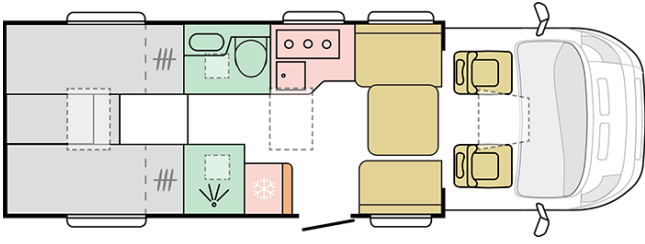

CORAL SUPREME
670 DL

CORAL SUPREME 670 DL

Body length (mm)

7485

Total height (mm)

2905

Nr. of seats

4

Total width (mm)

2299

Nr. of berths

4

Mass in running order (MRO, kg)

3060-3000

B. DIMENSIONS AND WEIGHTS

Internal height (mm)	2030/1980
Total height (mm)	2905
Body length (mm)	7485
Total width (mm)	2299
Wheel base (mm)	4035
Nr. of homologated seats incl. driver's seat	4
Maximum authorized weight (kg)	3500
Mass in running order (MRO, kg)	3060-3000
Maximum towing weight (kg)	2000
Maximum loading weight (kg)	440-500