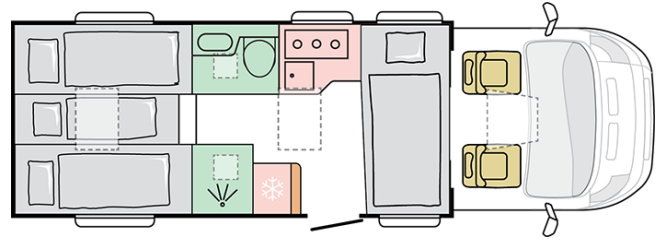

CORAL SUPREME
670 DL

CORAL SUPREME 670 DL

Body length (mm)

7485

Total height (mm)

2905

Nr. of seats

4

Total width (mm)

2299

Nr. of berths

4

Mass in running order (MRO, kg)

3060-3000

B. DIMENSIONS AND WEIGHTS

Internal height (mm)	2030/1980
Total height (mm)	2905
Body length (mm)	7485
Total width (mm)	2299
Wheel base (mm)	4035
Nr. of homologated seats incl. driver's seat	4
Maximum authorized weight (kg)	3500
Mass in running order (MRO, kg)	3060-3000
Maximum towing weight (kg)	2000
Maximum loading weight (kg)	440-500