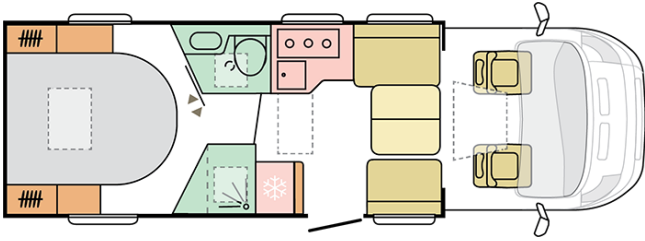

CORAL SUPREME
670 DC

CORAL SUPREME 670 DC

Body length (mm)

7485

Total height (mm)

2905

Nr. of seats

4

Total width (mm)

2299

Nr. of berths

3

Mass in running order (MRO, kg)

3060-3000

B. DIMENSIONS AND WEIGHTS

Internal height (mm)	2030/1980
Total height (mm)	2905
Body length (mm)	7485
Total width (mm)	2299
Wheel base (mm)	4035
Nr. of homologated seats incl. driver's seat	4
Maximum authorized weight (kg)	3500
Mass in running order (MRO, kg)	3060-3000
Maximum towing weight (kg)	2000
Maximum loading weight (kg)	440-500