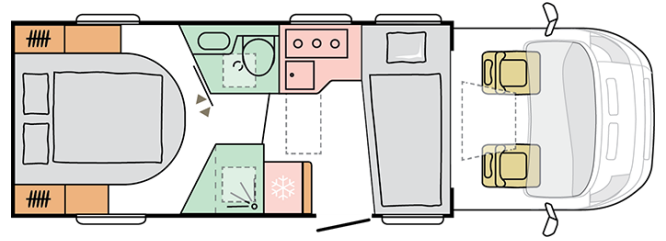

CORAL SUPREME
670 DC

CORAL SUPREME 670 DC

Body length (mm)

7485

Total height (mm)

2905

Nr. of seats

4

Total width (mm)

2299

Nr. of berths

3

Mass in running order (MRO, kg)

3060-3000

B. DIMENSIONS AND WEIGHTS

Internal height (mm)	2030/1980
Total height (mm)	2905
Body length (mm)	7485
Total width (mm)	2299
Wheel base (mm)	4035
Nr. of homologated seats incl. driver's seat	4
Maximum authorized weight (kg)	3500
Mass in running order (MRO, kg)	3060-3000
Maximum towing weight (kg)	2000
Maximum loading weight (kg)	440-500