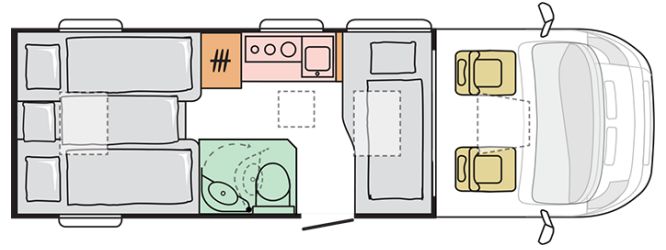

COMPACT PLUS
DL

COMPACT PLUS DL

Body length (mm)

6990

Total height (mm)

2750

Nr. of seats

4

Total width (mm)

2120

Nr. of berths

3+1

Mass in running order (MRO, kg)

2776

B. DIMENSIONS AND WEIGHTS

Internal height (mm)	1980
Total height (mm)	2750
Body length (mm)	6990
Total width (mm)	2120
Wheel base (mm)	3800
Nr. of homologated seats incl. driver's seat	4
Maximum authorized weight (kg)	3500
Mass in running order (MRO, kg)	2776
Maximum towing weight (kg)	2000
Maximum loading weight (kg)	724