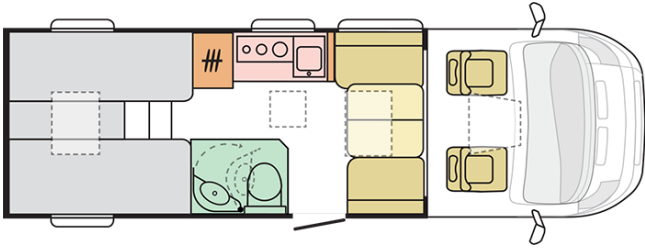

COMPACT PLUS
DL

COMPACT PLUS DL

Body length (mm)

6990

Total height (mm)

2750

Nr. of seats

4

Total width (mm)

2120

Nr. of berths

3+1

Mass in running order (MRO, kg)

2776

B. DIMENSIONS AND WEIGHTS

Internal height (mm)	1980
Total height (mm)	2750
Body length (mm)	6990
Total width (mm)	2120
Wheel base (mm)	3800
Nr. of homologated seats incl. driver's seat	4
Maximum authorized weight (kg)	3500
Mass in running order (MRO, kg)	2776
Maximum towing weight (kg)	2000
Maximum loading weight (kg)	724