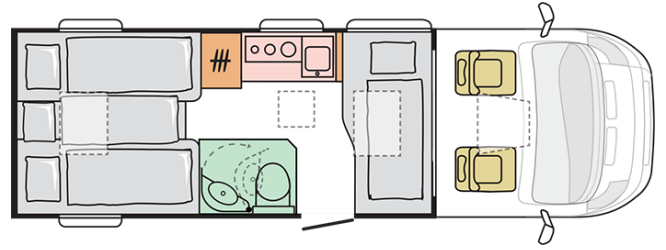

COMPACT AXESS
DL

COMPACT AXESS

DL

Body length (mm)

6990

Total height (mm)

2780

Nr. of seats