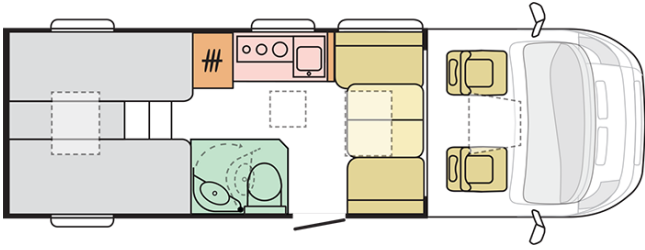

COMPACT AXESS
DL

COMPACT AXESS

DL

Body length (mm)

6990

Total height (mm)

2780

Nr. of seats