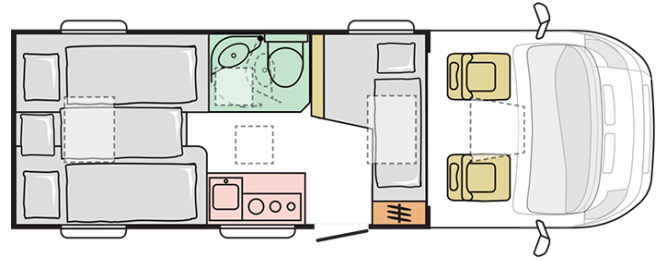

COMPACT AXESS SL

Body length (mm)

6799

Total height (mm)

2780

Nr. of seats

4

Total width (mm)

2120

Nr. of berths

3

Mass in running order (MRO, kg)

2761-2738