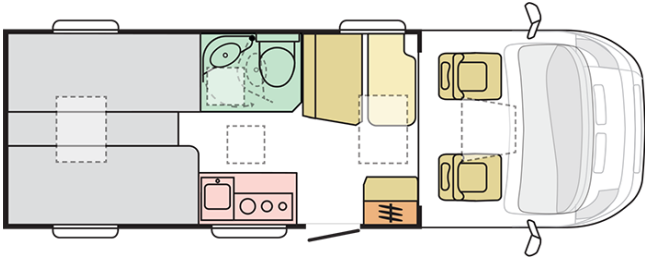

COMPACT AXESS SL

Body length (mm)

6799

Total height (mm)

2780

Nr. of seats

4

Total width (mm)

2120

Nr. of berths

3

Mass in running order (MRO, kg)

2761-2738