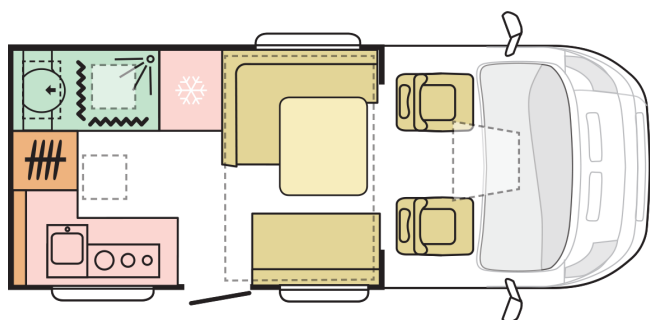

MATRIX AXESS
520 ST

MATRIX AXESS

520 ST

Body length (mm)

5969

Total height (mm)

2810-2860

Nr. of seats