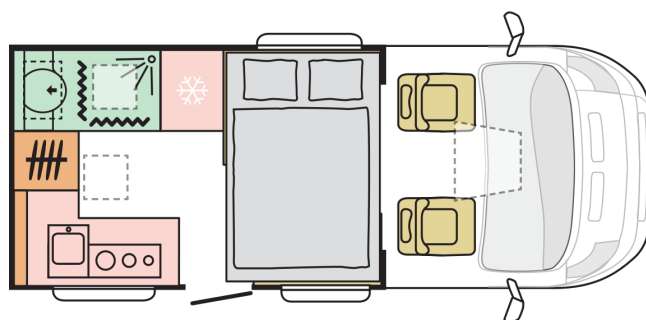

MATRIX AXESS
520 ST

MATRIX AXESS

520 ST

Body length (mm)

5969

Total height (mm)

2810-2860

Nr. of seats