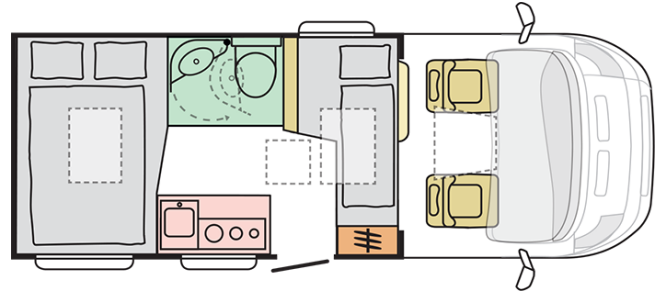

COMPACT AXESS SP

Body length (mm)

5999

Total height (mm)

2750

Nr. of seats

4

Total width (mm)

2120

Nr. of berths

3

Mass in running order (MRO, kg)

2653-2590