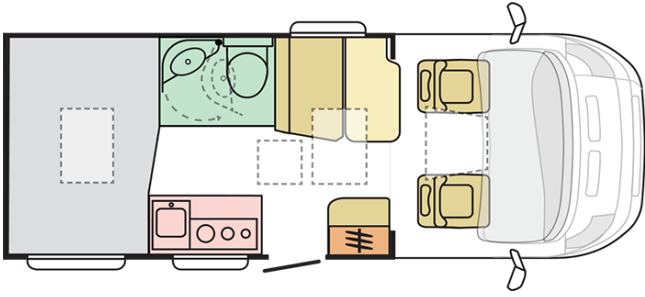

COMPACT AXESS SP

Body length (mm)

5999

Total height (mm)

2750

Nr. of seats

4

Total width (mm)

2120

Nr. of berths

3

Mass in running order (MRO, kg)

2653-2590