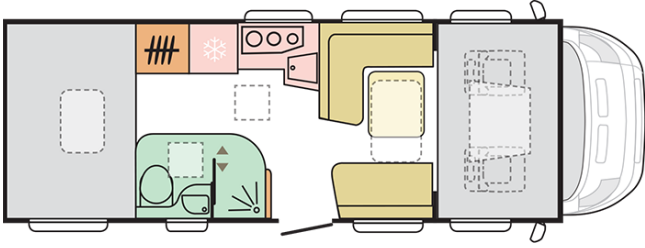

CORAL XL AXESS
670 SP

CORAL XL AXESS 670 SP

Body length (mm)

7320

Total height (mm)

3070

Nr. of seats

5

Total width (mm)

2299

Nr. of berths

6

Mass in running order (MRO, kg)

3019-2996

B. DIMENSIONS AND WEIGHTS

Internal height (mm)	2040/2350
Total height (mm)	3070
Body length (mm)	7320
Total width (mm)	2299
Wheel base (mm)	4035
Nr. of homologated seats incl. driver's seat	5
Maximum authorized weight (kg)	3500
Mass in running order (MRO, kg)	3019-2996
Maximum towing weight (kg)	2000
Maximum loading weight (kg)	481-504