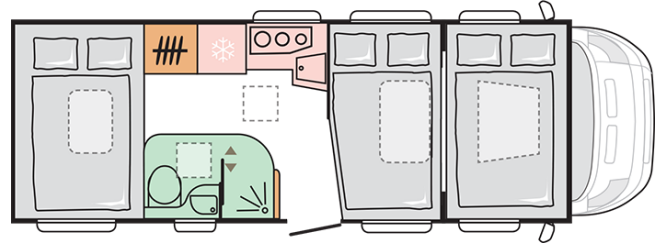

CORAL XL AXESS 670 SP

Body length (mm)

7320

Total height (mm)

3070

Nr. of seats

5

Total width (mm)

2299

Nr. of berths

6

Mass in running order (MRO, kg)

3019-2996