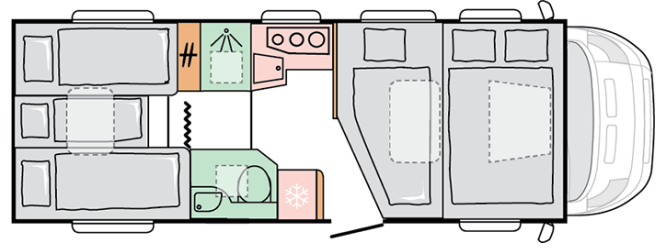

CORAL XL AXESS 670 SL

Body length (mm)

7360

Total height (mm)

3070

Nr. of seats

5

Total width (mm)

2299

Nr. of berths

6

Mass in running order (MRO, kg)

3020-2997