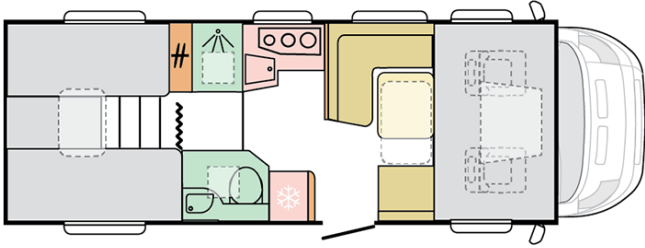

CORAL XL AXESS 670 SL

Body length (mm)

7360

Total height (mm)

3070

Nr. of seats

5

Total width (mm)

2299

Nr. of berths

6

Mass in running order (MRO, kg)

3020-2997