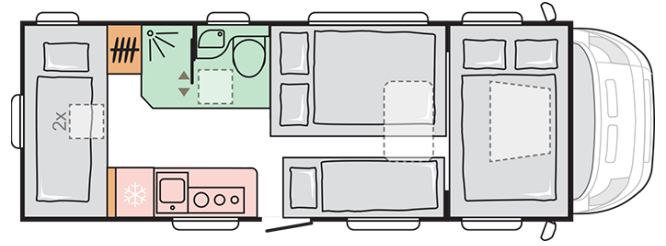

CORAL XL AXESS 670 DK

Body length (mm)

7299

Total height (mm)

3070

Nr. of seats

6

Total width (mm)

2299

Nr. of berths

7

Mass in running order (MRO, kg)

2927-2918