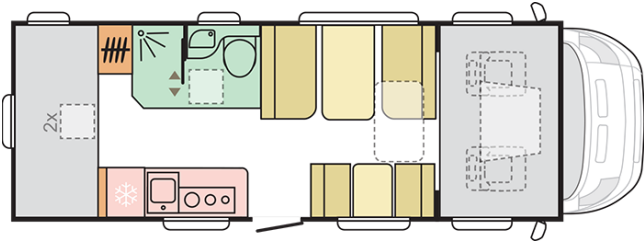

CORAL XL AXESS
670 DK

CORAL XL AXESS 670 DK

Body length (mm)

7299

Total height (mm)

3070

Nr. of seats

6

Total width (mm)

2299

Nr. of berths

7

Mass in running order (MRO, kg)

2927-2918

B. DIMENSIONS AND WEIGHTS

Internal height (mm)	2040/2350
Total height (mm)	3070
Body length (mm)	7299
Total width (mm)	2299
Wheel base (mm)	4035
Nr. of homologated seats incl. driver's seat	6
Maximum authorized weight (kg)	3500
Mass in running order (MRO, kg)	2927-2918
Maximum towing weight (kg)	2000
Maximum loading weight (kg)	573-582