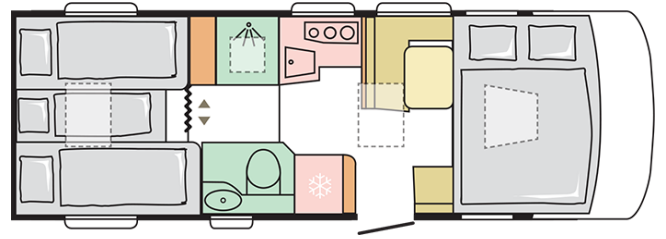

SONIC PLUS
700 SL

SONIC PLUS 700 SL

Body length (mm)

7520

Total height (mm)

2950

Nr. of seats

4

Total width (mm)

2320

Nr. of berths

5

Mass in running order (MRO, kg)

3125-3175

B. DIMENSIONS AND WEIGHTS

Internal height (mm)	2040
Total height (mm)	2950
Body length (mm)	7520
Total width (mm)	2320
Wheel base (mm)	4035
Nr. of homologated seats incl. driver's seat	4 (3 Alde)
Maximum authorized weight (kg)	3500
Mass in running order (MRO, kg)	3125-3175
Maximum towing weight (kg)	2000
Maximum loading weight (kg)	375-325