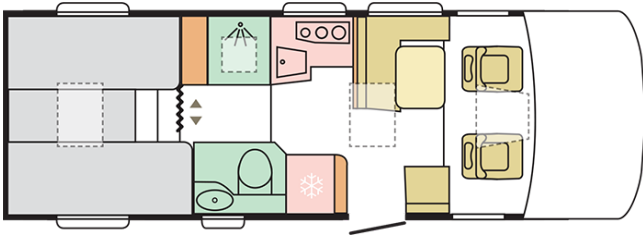

SONIC PLUS
700 SL

SONIC PLUS 700 SL

Body length (mm)

7520

Total height (mm)

2950

Nr. of seats

4

Total width (mm)

2320

Nr. of berths

5

Mass in running order (MRO, kg)

3125-3175

B. DIMENSIONS AND WEIGHTS

Internal height (mm)	2040
Total height (mm)	2950
Body length (mm)	7520
Total width (mm)	2320
Wheel base (mm)	4035
Nr. of homologated seats incl. driver's seat	4 (3 Alde)
Maximum authorized weight (kg)	3500
Mass in running order (MRO, kg)	3125-3175
Maximum towing weight (kg)	2000
Maximum loading weight (kg)	375-325