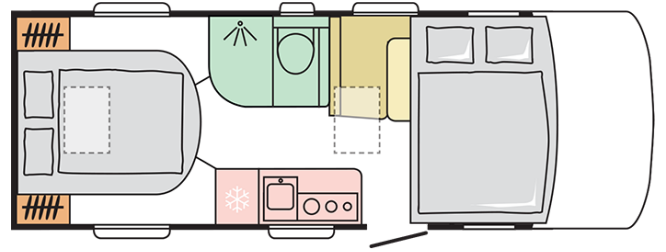

SONIC AXESS
600 SC

SONIC AXESS 600 SC

Body length (mm)

6990

Total height (mm)

2970

Nr. of seats

4

Total width (mm)

2320

Nr. of berths

4

Mass in running order (MRO, kg)

3083

B. DIMENSIONS AND WEIGHTS

Internal height (mm)	2040
Total height (mm)	2970
Body length (mm)	6990
Total width (mm)	2320
Wheel base (mm)	4035
Nr. of homologated seats incl. driver's seat	4
Maximum authorized weight (kg)	3500
Mass in running order (MRO, kg)	3083
Maximum towing weight (kg)	2000
Maximum loading weight (kg)	417