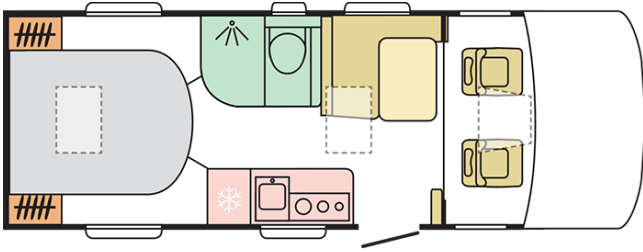

SONIC AXESS
600 SC

SONIC AXESS 600 SC

Body length (mm)

6990

Total height (mm)

2970

Nr. of seats

4

Total width (mm)

2320

Nr. of berths

4

Mass in running order (MRO, kg)

3083

B. DIMENSIONS AND WEIGHTS

Internal height (mm)	2040
Total height (mm)	2970
Body length (mm)	6990
Total width (mm)	2320
Wheel base (mm)	4035
Nr. of homologated seats incl. driver's seat	4
Maximum authorized weight (kg)	3500
Mass in running order (MRO, kg)	3083
Maximum towing weight (kg)	2000
Maximum loading weight (kg)	417

Windows Seitz S4 with frame and built-in blackout roller blinds and fly screens X

Side wall of polyester white

Roof light 400 x 400 mm in bedroom X

Roof light 400 x 400 mm in toilet X

Roof light 700 x 500 mm in living space with lining X