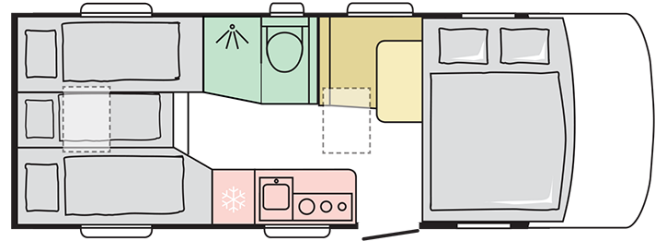

SONIC AXESS
600 SL

SONIC AXESS 600 SL

Body length (mm)

6990

Total height (mm)

2970

Nr. of seats

4

Total width (mm)

2320

Nr. of berths

5

Mass in running order (MRO, kg)

3006

B. DIMENSIONS AND WEIGHTS

Internal height (mm)	2040
Total height (mm)	2970
Body length (mm)	6990
Total width (mm)	2320
Wheel base (mm)	4035
Nr. of homologated seats incl. driver's seat	4
Maximum authorized weight (kg)	3500
Mass in running order (MRO, kg)	3006
Maximum towing weight (kg)	2000
Maximum loading weight (kg)	494