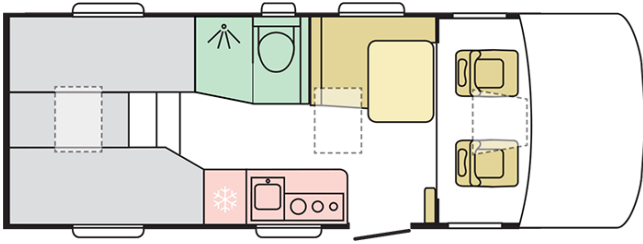

SONIC AXESS
600 SL

SONIC AXESS 600 SL

Body length (mm)

6990

Total height (mm)

2970

Nr. of seats

4

Total width (mm)

2320

Nr. of berths

5

Mass in running order (MRO, kg)

3006

B. DIMENSIONS AND WEIGHTS

Internal height (mm)	2040
Total height (mm)	2970
Body length (mm)	6990
Total width (mm)	2320
Wheel base (mm)	4035
Nr. of homologated seats incl. driver's seat	4
Maximum authorized weight (kg)	3500
Mass in running order (MRO, kg)	3006
Maximum towing weight (kg)	2000
Maximum loading weight (kg)	494