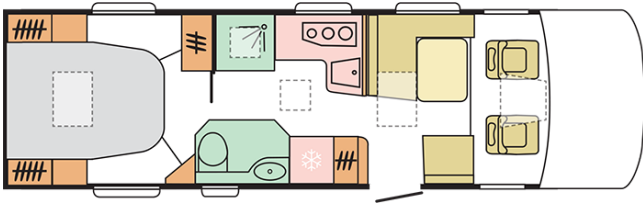

SONIC SUPREME 810 SC

Body length (mm)

8800

Total height (mm)

2980

Nr. of seats

4

Total width (mm)

2320

Nr. of berths

4

Mass in running order (MRO, kg)

3900