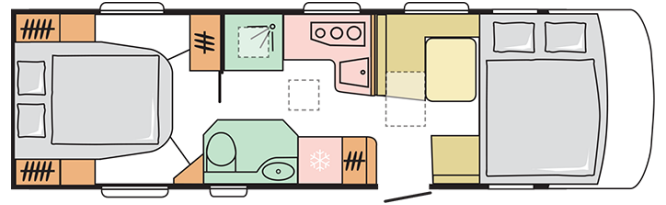

SONIC SUPREME 810 SC

Body length (mm)

8800

Total height (mm)

2980

Nr. of seats

4

Total width (mm)

2320

Nr. of berths

4

Mass in running order (MRO, kg)

3900