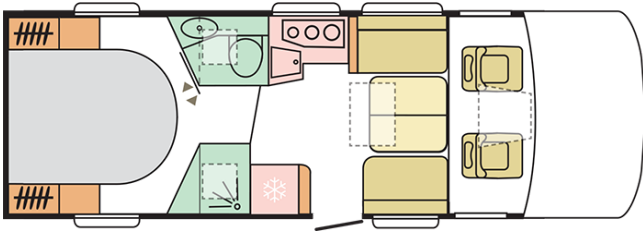

SONIC SUPREME 710 DC

Body length (mm)

7520

Total height (mm)

2960

Nr. of seats

4

Total width (mm)

2320

Nr. of berths

4

Mass in running order (MRO, kg)

3190