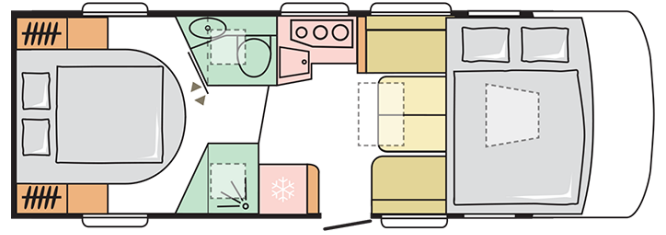

SONIC SUPREME 710 DC

Body length (mm)

7520

Total height (mm)

2960

Nr. of seats

4

Total width (mm)

2320

Nr. of berths

4

Mass in running order (MRO, kg)

3190