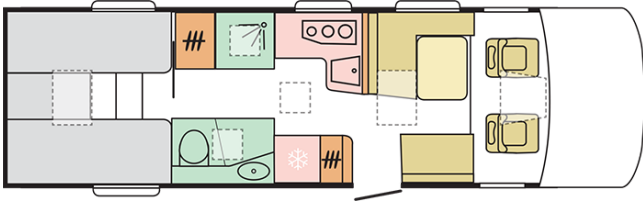

SONIC SUPREME 810 SL

Body length (mm)

8800

Total height (mm)

2980

Nr. of seats

4

Total width (mm)

2320

Nr. of berths

5

Mass in running order (MRO, kg)

3900