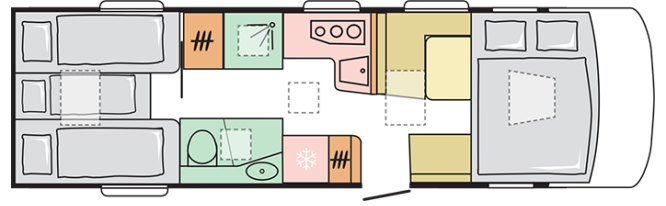

SONIC SUPREME  
**810 SL**

---

## SONIC SUPREME 810 SL

---

Body length (mm)

**8800**

Total height (mm)

**2980**

Nr. of seats

**4**