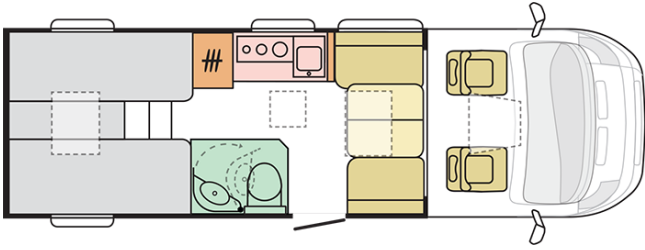

COMPACT SUPREME
DL

COMPACT SUPREME DL

Body length (mm)

6990

Total height (mm)

2750

Nr. of seats

4

Total width (mm)

2120

Nr. of berths

3+1

Mass in running order (MRO, kg)

2776

B. DIMENSIONS AND WEIGHTS

Internal height (mm)	1980
Total height (mm)	2750
Body length (mm)	6990
Total width (mm)	2120
Wheel base (mm)	3800
Nr. of homologated seats incl. driver's seat	4
Maximum authorized weight (kg)	3500
Mass in running order (MRO, kg)	2776
Maximum towing weight (kg)	2000
Maximum loading weight (kg)	724