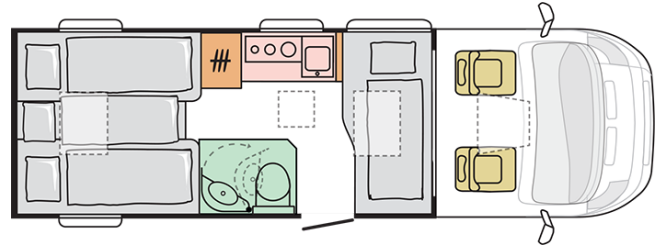

COMPACT SUPREME
DL

COMPACT SUPREME DL

Body length (mm)

6990

Total height (mm)

2750

Nr. of seats

4

Total width (mm)

2120

Nr. of berths

3+1

Mass in running order (MRO, kg)

2776

B. DIMENSIONS AND WEIGHTS

Internal height (mm)	1980
Total height (mm)	2750
Body length (mm)	6990
Total width (mm)	2120
Wheel base (mm)	3800
Nr. of homologated seats incl. driver's seat	4
Maximum authorized weight (kg)	3500
Mass in running order (MRO, kg)	2776
Maximum towing weight (kg)	2000
Maximum loading weight (kg)	724