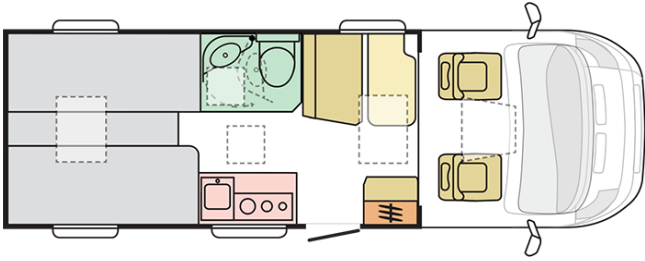

COMPACT SUPREME SL

Body length (mm)

6790

Total height (mm)

2750

Nr. of seats

4

Total width (mm)

2120

Nr. of berths

3+1

Mass in running order (MRO, kg)

2768