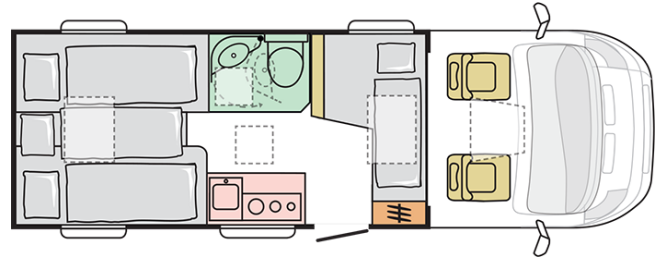

COMPACT SUPREME SL

Body length (mm)

6790

Total height (mm)

2750

Nr. of seats

4

Total width (mm)

2120

Nr. of berths

3+1

Mass in running order (MRO, kg)

2768