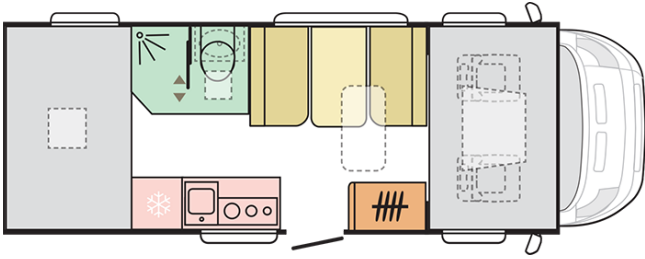

CORAL XL PLUS
600 DP

CORAL XL PLUS 600 DP

Body length (mm)

6999

Total height (mm)

3070

Nr. of seats

6

Total width (mm)

2299

Nr. of berths

6

Mass in running order (MRO, kg)

2955

B. DIMENSIONS AND WEIGHTS

Internal height (mm)	2040/2350
Total height (mm)	3070
Body length (mm)	6999
Total width (mm)	2299
Wheel base (mm)	4035
Nr. of homologated seats incl. driver's seat	6
Maximum authorized weight (kg)	3500
Mass in running order (MRO, kg)	2955
Maximum towing weight (kg)	2000
Maximum loading weight (kg)	545