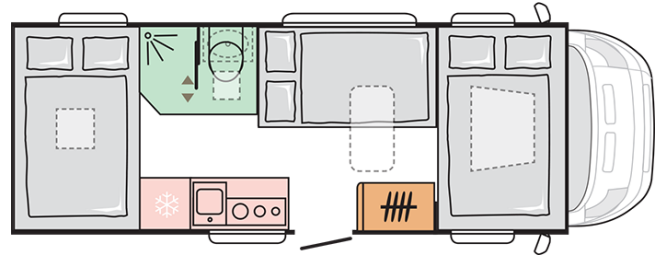

CORAL XL PLUS
600 DP

CORAL XL PLUS 600 DP

Body length (mm)

6999

Total height (mm)

3070

Nr. of seats

6

Total width (mm)

2299

Nr. of berths

6

Mass in running order (MRO, kg)

2955

B. DIMENSIONS AND WEIGHTS

Internal height (mm)	2040/2350
Total height (mm)	3070
Body length (mm)	6999
Total width (mm)	2299
Wheel base (mm)	4035
Nr. of homologated seats incl. driver's seat	6
Maximum authorized weight (kg)	3500
Mass in running order (MRO, kg)	2955
Maximum towing weight (kg)	2000
Maximum loading weight (kg)	545