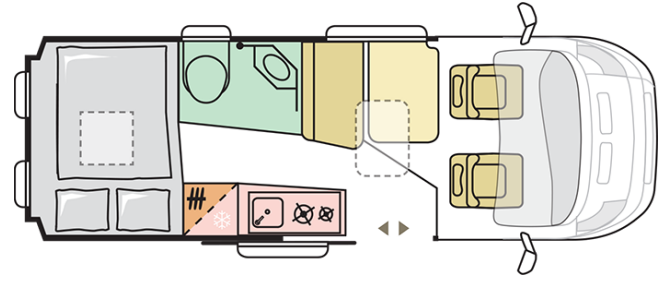

TWIN PLUS 600 SPB

Body length (mm)

5998

Total height (mm)

2580

Nr. of seats

4

Total width (mm)

2050

Nr. of berths

2

Mass in running order (MRO, kg)

2773