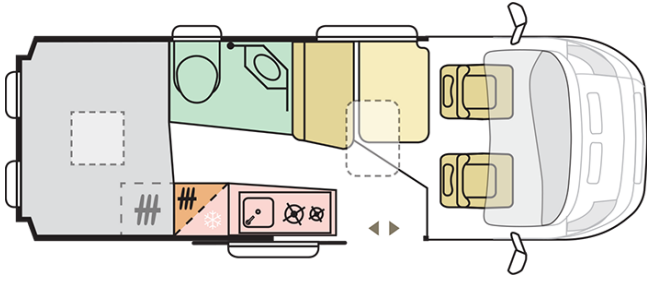

TWIN PLUS 600 SPB

Body length (mm)

5998

Total height (mm)

2580

Nr. of seats

4

Total width (mm)

2050

Nr. of berths

2

Mass in running order (MRO, kg)

2773