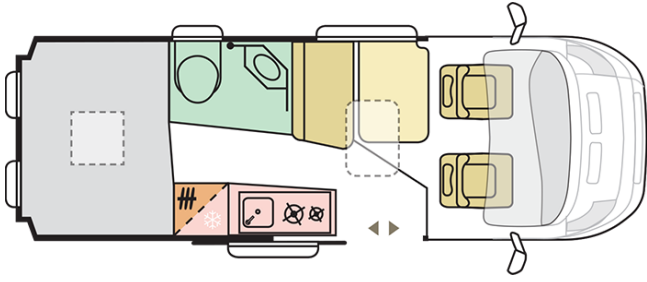

TWIN PLUS 600 SPB FAMILY

Body length (mm)

5998

Total height (mm)

2580

Nr. of seats

4

Total width (mm)

2050

Nr. of berths

4

Mass in running order (MRO, kg)

2840