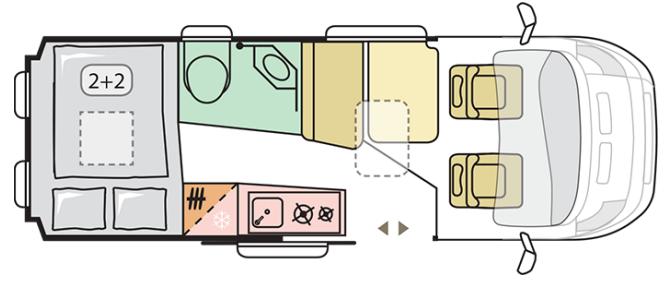

TWIN PLUS 600 SPB FAMILY

Body length (mm)

5998

Total height (mm)

2580

Nr. of seats

4

Total width (mm)

2050

Nr. of berths

4

Mass in running order (MRO, kg)

2840