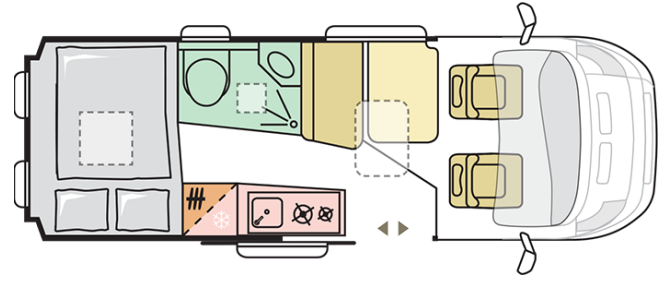

TWIN AXESS 600 SP

Body length (mm)

5998

Total height (mm)

2580

Nr. of seats

4

Total width (mm)

2050

Nr. of berths

2

Mass in running order (MRO, kg)

2770