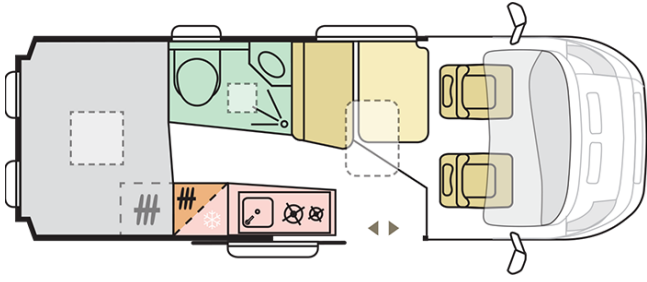

TWIN AXESS 600 SP

Body length (mm)

5998

Total height (mm)

2580

Nr. of seats

4

Total width (mm)

2050

Nr. of berths

2

Mass in running order (MRO, kg)

2770