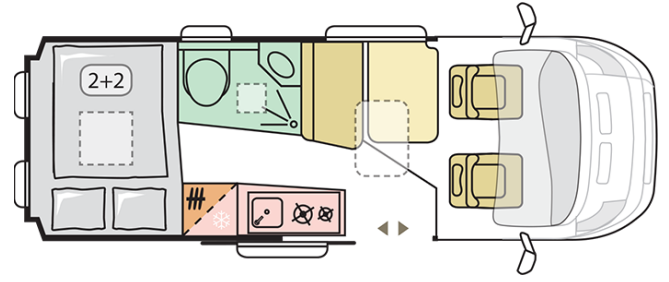

TWIN AXESS
600 SP FAMILY

TWIN AXESS 600 SP FAMILY

Body length (mm)

5998

Total height (mm)

2580

Nr. of seats

4

Total width (mm)

2050

Nr. of berths

4

Mass in running order (MRO, kg)

2801

B. DIMENSIONS AND WEIGHTS

Internal height (mm)	1900
Total height (mm)	2580
Body length (mm)	5998
Total width (mm)	2050
Wheel base (mm)	4035
Nr. of homologated seats incl. driver's seat	4
Maximum authorized weight (kg)	3300
Mass in running order (MRO, kg)	2801
Maximum towing weight (kg)	2000
Maximum loading weight (kg)	499