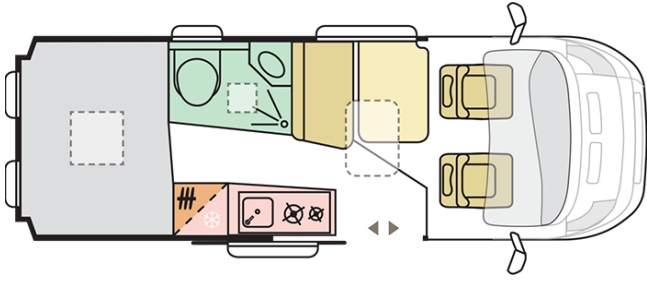

TWIN AXESS
600 SP FAMILY

TWIN AXESS 600 SP FAMILY

Body length (mm)

5998

Total height (mm)

2580

Nr. of seats

4

Total width (mm)

2050

Nr. of berths

4

Mass in running order (MRO, kg)

2801

B. DIMENSIONS AND WEIGHTS

Internal height (mm)	1900
Total height (mm)	2580
Body length (mm)	5998
Total width (mm)	2050
Wheel base (mm)	4035
Nr. of homologated seats incl. driver's seat	4
Maximum authorized weight (kg)	3300
Mass in running order (MRO, kg)	2801
Maximum towing weight (kg)	2000
Maximum loading weight (kg)	499