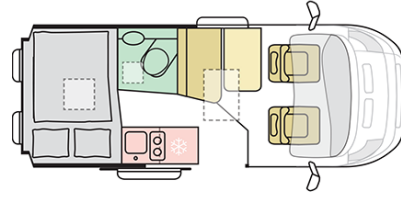

TWIN PLUS 540 SP

Body length (mm)

5413

Total height (mm)

2580

Nr. of seats

4

Total width (mm)

2050

Nr. of berths

2

Mass in running order (MRO, kg)

2583