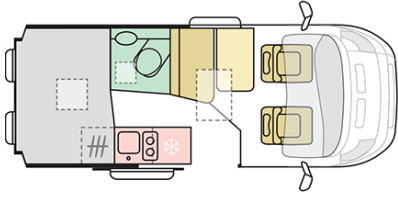

TWIN PLUS 540 SP

Body length (mm)

5413

Total height (mm)

2580

Nr. of seats

4

Total width (mm)

2050

Nr. of berths

2

Mass in running order (MRO, kg)

2583