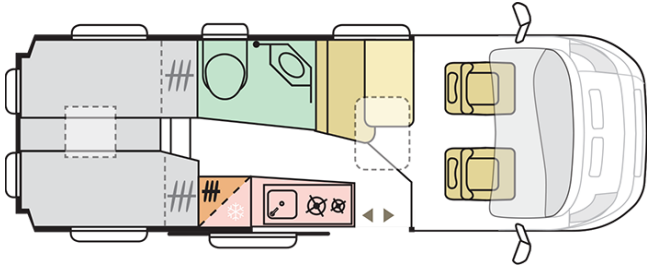

TWIN PLUS 640 SLB

Body length (mm)

6363

Total height (mm)

2580

Nr. of seats

4

Total width (mm)

2050

Nr. of berths

2+1

Mass in running order (MRO, kg)

2934