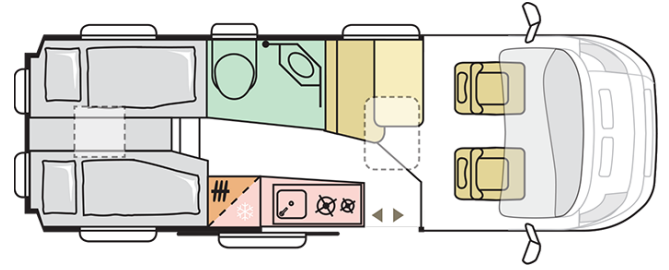

TWIN PLUS 640 SLB

Body length (mm)

6363

Total height (mm)

2580

Nr. of seats

4

Total width (mm)

2050

Nr. of berths

2+1

Mass in running order (MRO, kg)

2934