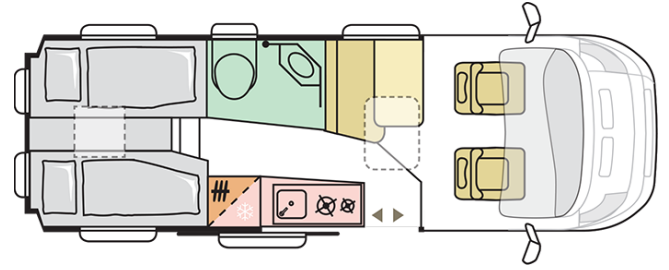

TWIN SUPREME
640 SLB

TWIN SUPREME 640 SLB

Body length (mm)

6363

Total height (mm)

2580

Nr. of seats

4

Total width (mm)

2050

Nr. of berths

2+1

Mass in running order (MRO, kg)

2964-3030

B. DIMENSIONS AND WEIGHTS

Internal height (mm)	1900
Total height (mm)	2580
Body length (mm)	6363
Total width (mm)	2050
Wheel base (mm)	4035
Nr. of homologated seats incl. driver's seat	4
Maximum authorized weight (kg)	3500
Mass in running order (MRO, kg)	2964-3030
Maximum towing weight (kg)	2500
Maximum loading weight (kg)	536-470