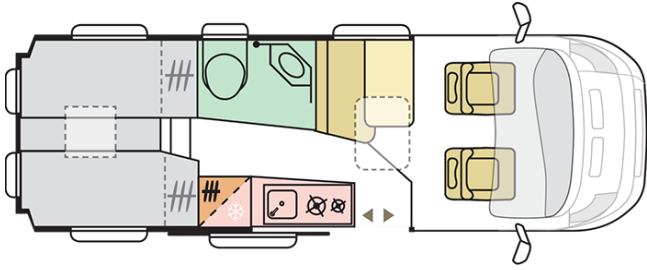

TWIN SUPREME
640 SLB

TWIN SUPREME 640 SLB

Body length (mm)

6363

Total height (mm)

2580

Nr. of seats

4

Total width (mm)

2050

Nr. of berths

2+1

Mass in running order (MRO, kg)

2964-3030

B. DIMENSIONS AND WEIGHTS

Internal height (mm)	1900
Total height (mm)	2580
Body length (mm)	6363
Total width (mm)	2050
Wheel base (mm)	4035
Nr. of homologated seats incl. driver's seat	4
Maximum authorized weight (kg)	3500
Mass in running order (MRO, kg)	2964-3030
Maximum towing weight (kg)	2500
Maximum loading weight (kg)	536-470