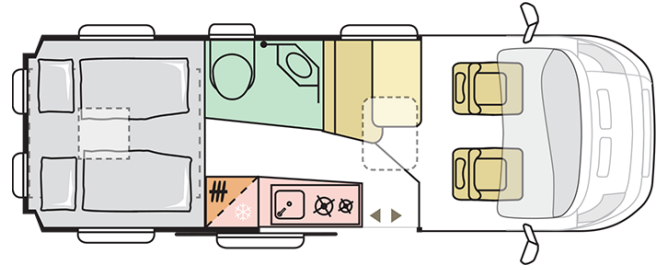

TWIN PLUS
640 SGX

TWIN PLUS 640 SGX

Body length (mm)

6363

Total height (mm)

2580

Nr. of seats

4

Total width (mm)

2050

Nr. of berths

2

Mass in running order (MRO, kg)

2920

B. DIMENSIONS AND WEIGHTS

Internal height (mm)	1900
Total height (mm)	2580
Body length (mm)	6363
Total width (mm)	2050
Wheel base (mm)	4035
Nr. of homologated seats incl. driver's seat	4
Maximum authorized weight (kg)	3500
Mass in running order (MRO, kg)	2920
Maximum towing weight (kg)	2500
Maximum loading weight (kg)	580