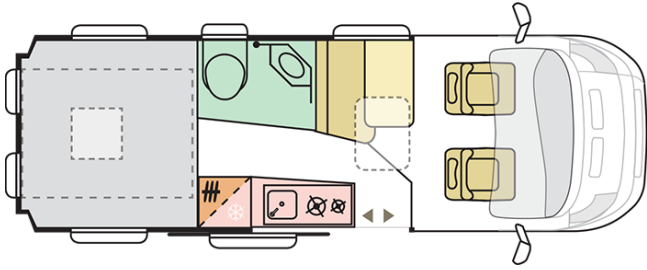

TWIN PLUS
640 SGX

TWIN PLUS 640 SGX

Body length (mm)

6363

Total height (mm)

2580

Nr. of seats

4

Total width (mm)

2050

Nr. of berths

2

Mass in running order (MRO, kg)

2920

B. DIMENSIONS AND WEIGHTS

Internal height (mm)	1900
Total height (mm)	2580
Body length (mm)	6363
Total width (mm)	2050
Wheel base (mm)	4035
Nr. of homologated seats incl. driver's seat	4
Maximum authorized weight (kg)	3500
Mass in running order (MRO, kg)	2920
Maximum towing weight (kg)	2500
Maximum loading weight (kg)	580