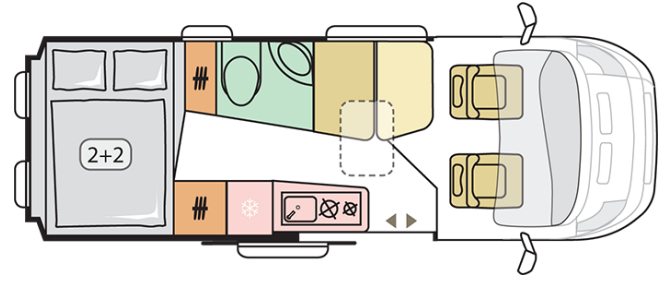

TWIN SUPREME 640 SPB FAMILY

Body length (mm)

6363

Total height (mm)

2580

Nr. of seats

4

Total width (mm)

2050

Nr. of berths

4

Mass in running order (MRO, kg)

2970