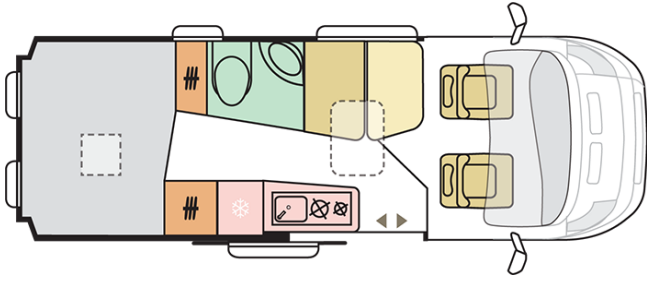

TWIN SUPREME 640 SPB FAMILY

Body length (mm)

6363

Total height (mm)

2580

Nr. of seats

4

Total width (mm)

2050

Nr. of berths

4

Mass in running order (MRO, kg)

2970