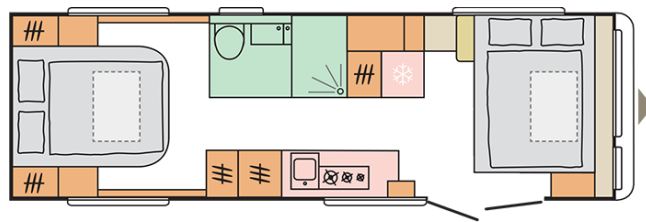

ASTELLA
754 DP

Date: 23.01.2022

For illustrative purposes only. Can show product and/or interior combinations not available on the market.

ASTELLA

754 DP

Total length including drawbar (mm)

9477

Total height (mm)

For illustrative purposes only. Can show product and/or interior combinations not available on the market.

B. DIMENSIONS AND WEIGHTS

Internal height (mm)	1950
Total height (mm)	2620
Total length including drawbar (mm)	9477
Body length (mm)	8090
Internal length (mm)	7472
Total width (mm)	2525
Internal width (mm)	2380
Awning perimeter dimensions (body/chassis, cm)	1229
Flat roof length	7122
Ex-Works weight (kg)	2320
Mass in running order (MRO, kg)	2392
Maximum technically permissible laden mass (MTPLM, kg)	3000
Floor, wall and roof total thickness (mm)	47/33/32,8
Maximum loading weight (kg)	608
Floor, wall and roof insulation thickness (mm)	38/29/29