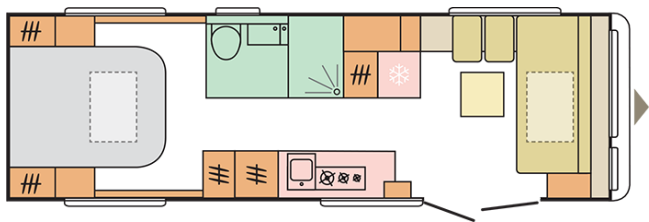

ASTELLA
754 DP

Date: 23.01.2022

For illustrative purposes only. Can show product and/or interior combinations not available on the market.

ASTELLA

754 DP

Total length including drawbar (mm)

9477

Total height (mm)

For illustrative purposes only. Can show product and/or interior combinations not available on the market.

B. DIMENSIONS AND WEIGHTS

Internal height (mm)	1950
Total height (mm)	2620
Total length including drawbar (mm)	9477
Body length (mm)	8090
Internal length (mm)	7472
Total width (mm)	2525
Internal width (mm)	2380
Awning perimeter dimensions (body/chassis, cm)	1229
Flat roof length	7122
Ex-Works weight (kg)	2320
Mass in running order (MRO, kg)	2392
Maximum technically permissible laden mass (MTPLM, kg)	3000
Floor, wall and roof total thickness (mm)	47/33/32,8
Maximum loading weight (kg)	608
Floor, wall and roof insulation thickness (mm)	38/29/29

E. BODY

Opening windows all	X
Adria windows darker	X
Roof light Heki 2	2X
Roof light Mini Heki double glazed, 80cm ² ventilation	X - WC
Integrated aluminium tent profiles	X
Panoramic window for caravans	X - radius
Bodywork of polyester	X
Awning	O
Third break light	X
Side wall skirtings in aluminium	X
Double glazed front windscreen	X - double
Floor insulation Styrofoam	X
Luggage door on right side (light dimensions, cm)	800 x 350
Gas bottle locker	X
Movable entrance step	X
Luggage door on left side (light dimensions, cm)	450 x 1350, 430 x 325, 800 x 350
Full LED MFL rear light Adria design	X