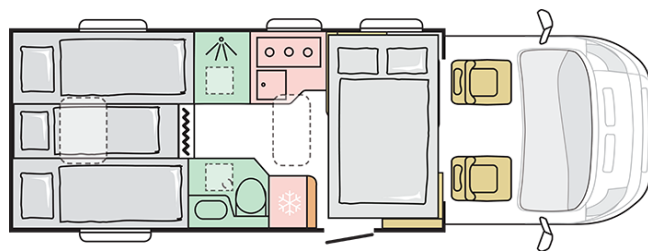

MATRIX AXESS

650 SL

Body length (mm)

7290/7299

Total height (mm)

2905

Nr. of seats

5

Total width (mm)

2299

Nr. of berths

5

Mass in running order (MRO, kg)

2973/2950

Date: 30.11.2021

For illustrative purposes only. Can show product and/or interior combinations not available on the market.