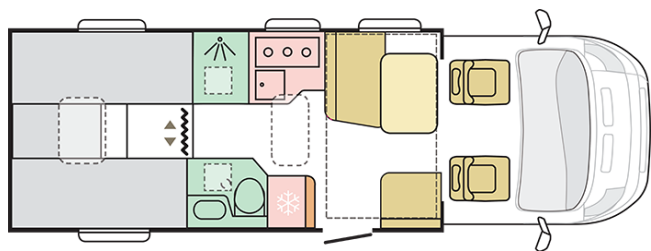

MATRIX AXESS

650 SL

Body length (mm)

7290/7299

Total height (mm)

2905

Nr. of seats

5

Total width (mm)

2299

Nr. of berths

5

Mass in running order (MRO, kg)

2973/2950

Date: 30.11.2021

For illustrative purposes only. Can show product and/or interior combinations not available on the market.