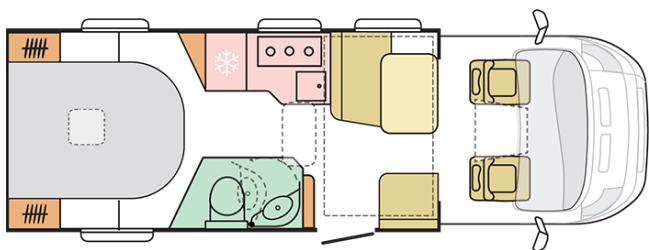

MATRIX AXESS
650 SC

Date: 04.02.2023

For illustrative purposes only. Can show product and/or interior combinations not available on the market.

MATRIX AXESS

650 SC

Body length (mm)

7299

Total height (mm)

?/2950

Date: 04.02.2023

For illustrative purposes only. Can show product and/or interior combinations not available on the market.

B. DIMENSIONS AND WEIGHTS

Internal height (mm)	1980/1910
Total height (mm)	2810/2905
Body length (mm)	7299
Total width (mm)	2299
Wheel base (mm)	4035
Nr. of homologated seats incl. driver's seat	?/5
Maximum authorized weight (kg)	3500
Mass in running order (MRO, kg)	?/2950
Maximum towing weight (kg)	2000
Maximum loading weight (kg)	?/550