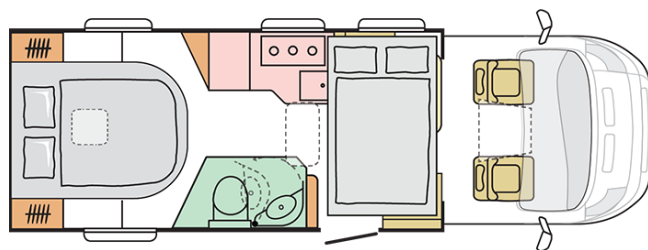

MATRIX AXESS
650 SC

Date: 04.02.2023

For illustrative purposes only. Can show product and/or interior combinations not available on the market.

MATRIX AXESS

650 SC

Body length (mm)

7299

Total height (mm)

?/2950

Date: 04.02.2023

For illustrative purposes only. Can show product and/or interior combinations not available on the market.

B. DIMENSIONS AND WEIGHTS

Internal height (mm)	1980/1910
Total height (mm)	2810/2905
Body length (mm)	7299
Total width (mm)	2299
Wheel base (mm)	4035
Nr. of homologated seats incl. driver's seat	?/5
Maximum authorized weight (kg)	3500
Mass in running order (MRO, kg)	?/2950
Maximum towing weight (kg)	2000
Maximum loading weight (kg)	?/550