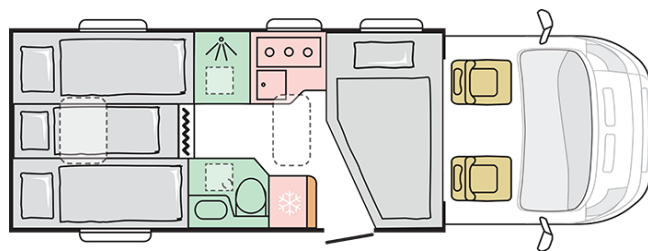

CORAL AXESS 650 SL

Body length (mm)

7290/7299

Total height (mm)

2905

Nr. of seats

5

Total width (mm)

2299

Nr. of berths

4

Mass in running order (MRO, kg)

2923/2900

Date: 30.11.2021

For illustrative purposes only. Can show product and/or interior combinations not available on the market.