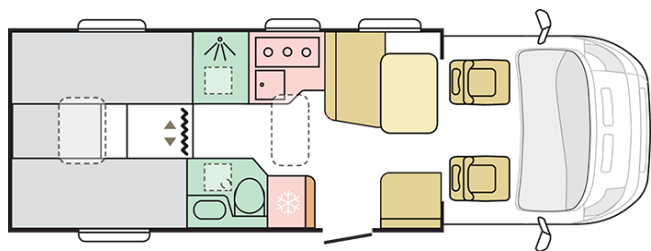

CORAL AXESS 650 SL

Body length (mm)

7290/7299

Total height (mm)

2905

Nr. of seats

5

Total width (mm)

2299

Nr. of berths

4

Mass in running order (MRO, kg)

2923/2900

Date: 30.11.2021

For illustrative purposes only. Can show product and/or interior combinations not available on the market.