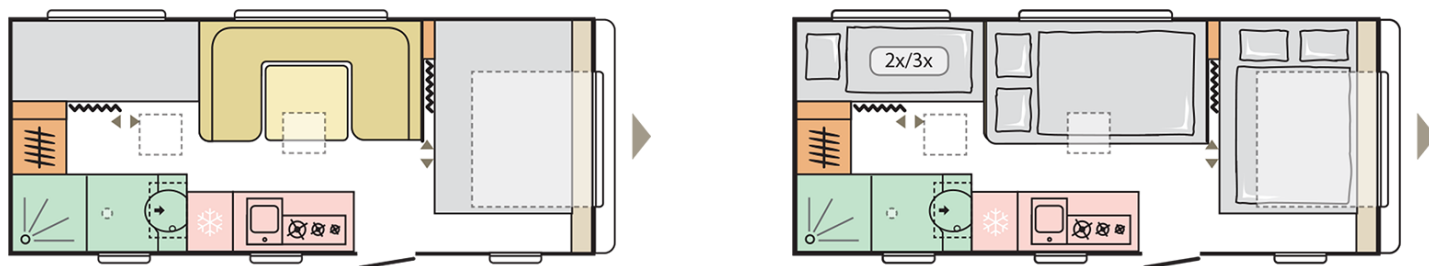

ADORA 573 PT

Total length including drawbar (mm)

7698

Total height (mm)

2610

Mass in running order (MRO, kg)

1482-1542

Total width (mm)

2460

Nr. of berths

7

Date: 04.02.2023

For illustrative purposes only. Can show product and/or interior combinations not available on the market.