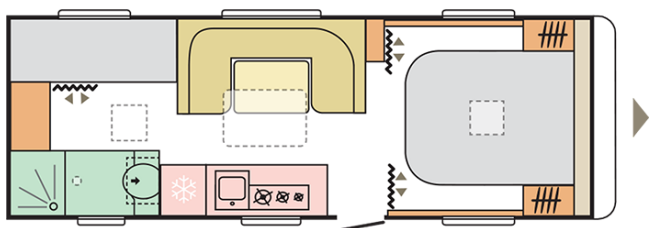

ALPINA

663 PT

Total length including drawbar (mm)

8627

Total height (mm)

2600

Mass in running order (MRO, kg)

1782

Total width (mm)

2460

Nr. of berths

7

Date: 04.02.2023

For illustrative purposes only. Can show product and/or interior combinations not available on the market.