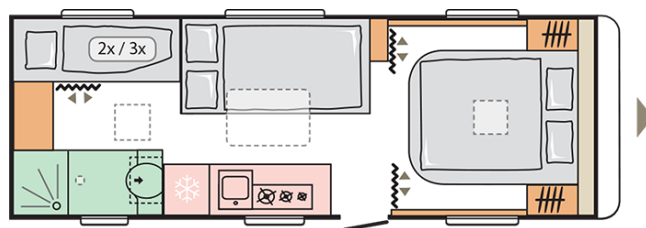

ALPINA

663 PT

Total length including drawbar (mm)

8627

Total height (mm)

2600

Mass in running order (MRO, kg)

1782

Total width (mm)

2460

Nr. of berths

7

Date: 04.02.2023

For illustrative purposes only. Can show product and/or interior combinations not available on the market.